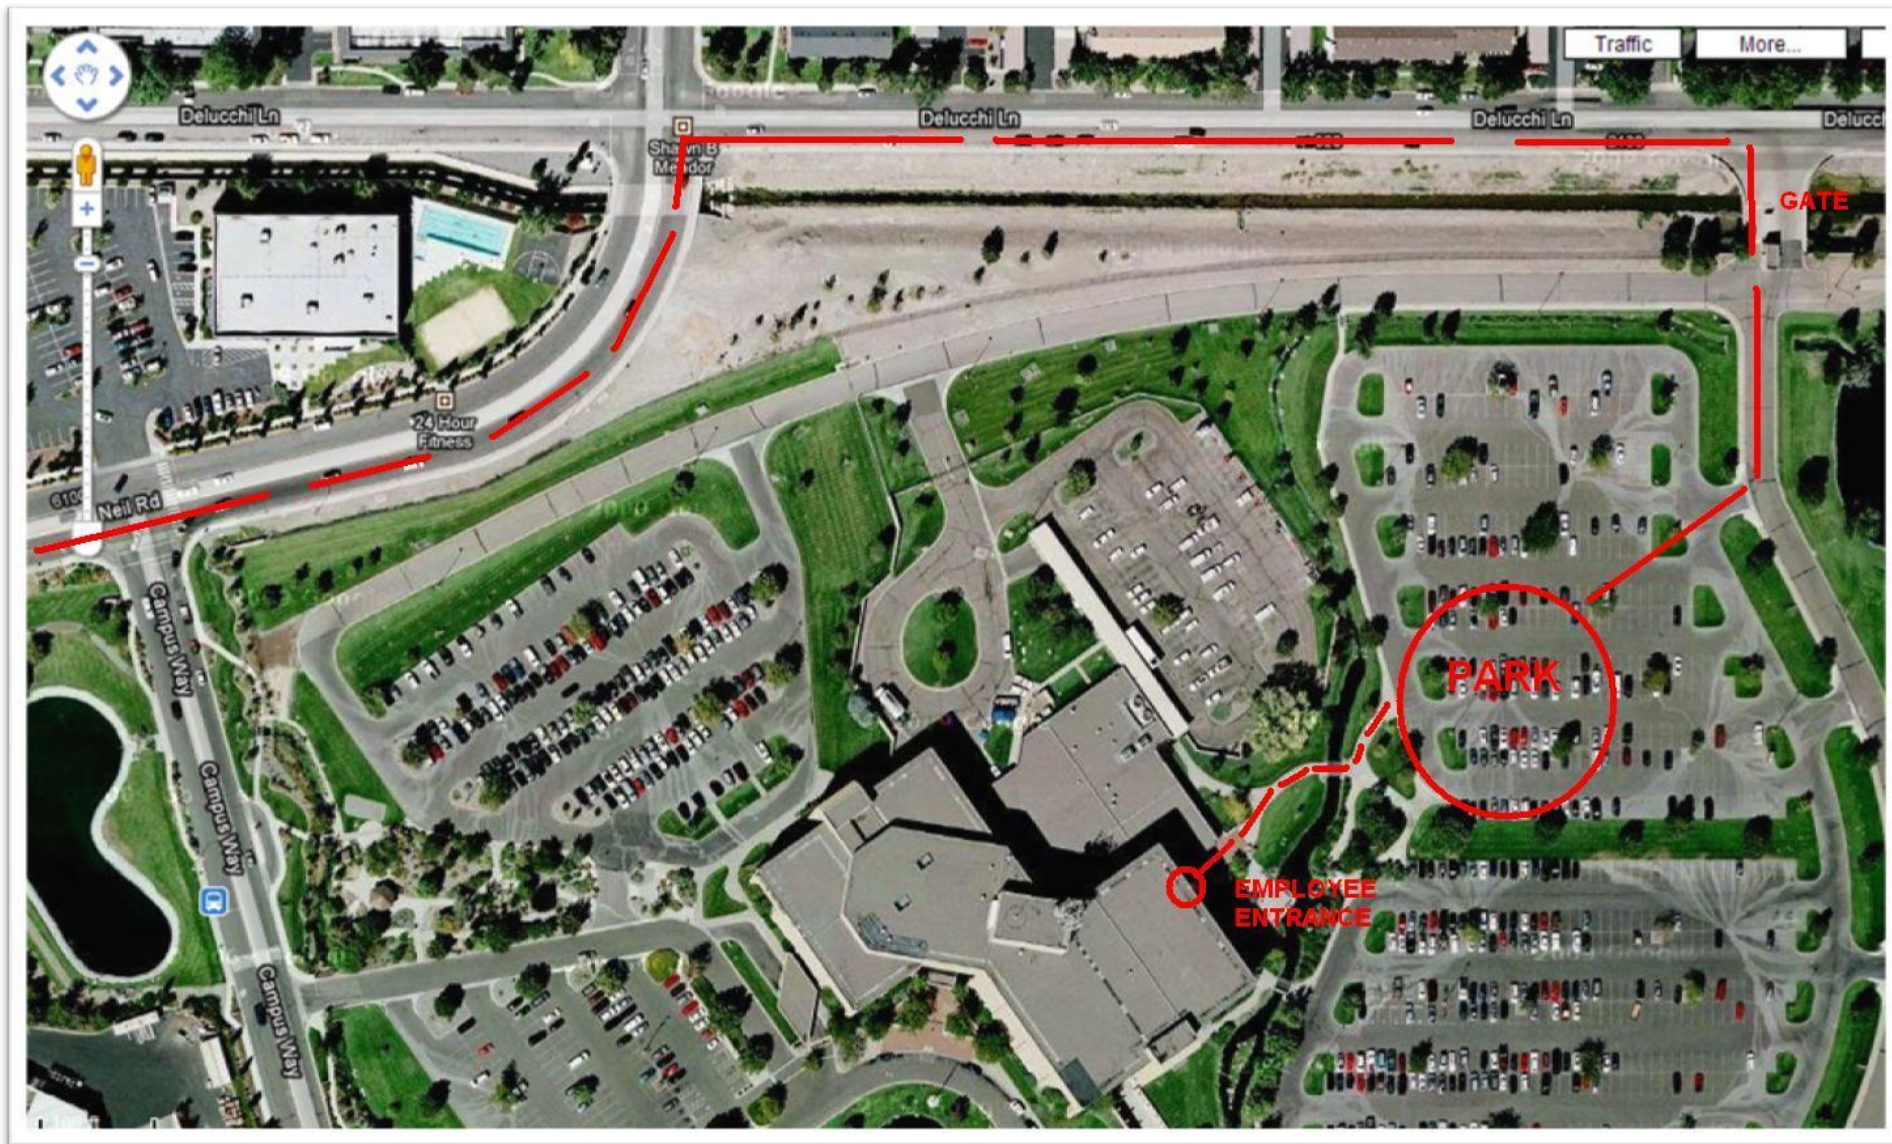

DIRECTIONS 395 SOUTH - From Reno

- Exit 62 DelMonte Ln.
- Left Turn Under Freeway, Becomes Neil Rd.
- Cross Virginia St, To 4-Way Stop @ Delucchi Ln.
- Right Turn On Delucchi Ln., To NVEnergy Employee Entrance
- Right Turn Into Parking Lot Past Guard Station (not manned)

AFTER 6:00pm – USE INTERCOM BOX TO OPEN GATES

DIRECTIONS 395 NORTH – From Carson City

- Exit 62 DelMonte Ln.
- Right Turn to Neil Rd.
- Cross Virginia St, To 4-Way Stop @ Delucchi Ln.
- Right Turn On Delucchi Ln., To NVEnergy Employee Entrance
- Right Turn Into Parking Lot Past Guard Station (not manned)

AFTER 6:00pm – USE INTERCOM BOX TO OPEN GATES

From parking area follow walkway to employee entrance and press intercom on wall to enter into building.