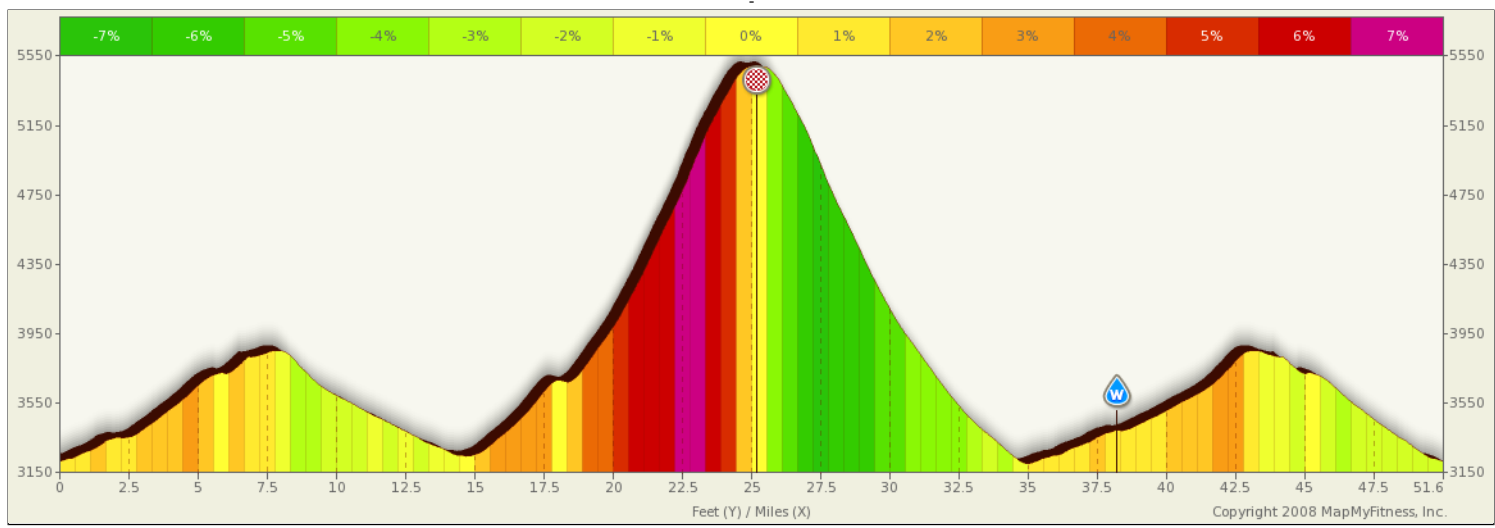

ROUTE DESCRIPTION:  
 No Description Provided

ROUTE DESCRIPTION:  
 No Description Provided

Notes		
AT	FOR	NOTES
0.05 mi.	15mi 1364ft	Left at Charleston
15.31 mi.	1888ft	Turn right at Avery St
15.67 mi.	10mi 1690ft	Turn right at NV-160 W
25.99 mi.	70ft	Turn around at Fire House
26 mi.	10mi 260ft	Left at NV-60 E
36.05 mi.	3mi 219ft	Turn left at Charleston Bl
39.09 mi.	1472ft	Left at Castalia to aid station
39.37 mi.	179ft	Left at Cottonwood

Notes		
AT	FOR	NOTES
39.41 mi.	180ft	Aid Station: McGhie's Outpost
39.44 mi.	1481ft	Right at Castalia
39.72 mi.	11mi 3739ft	Left at Charleston
51.43 mi.	831ft	Continue onto W Charleston Blvd
51.59 mi.	-	Stop