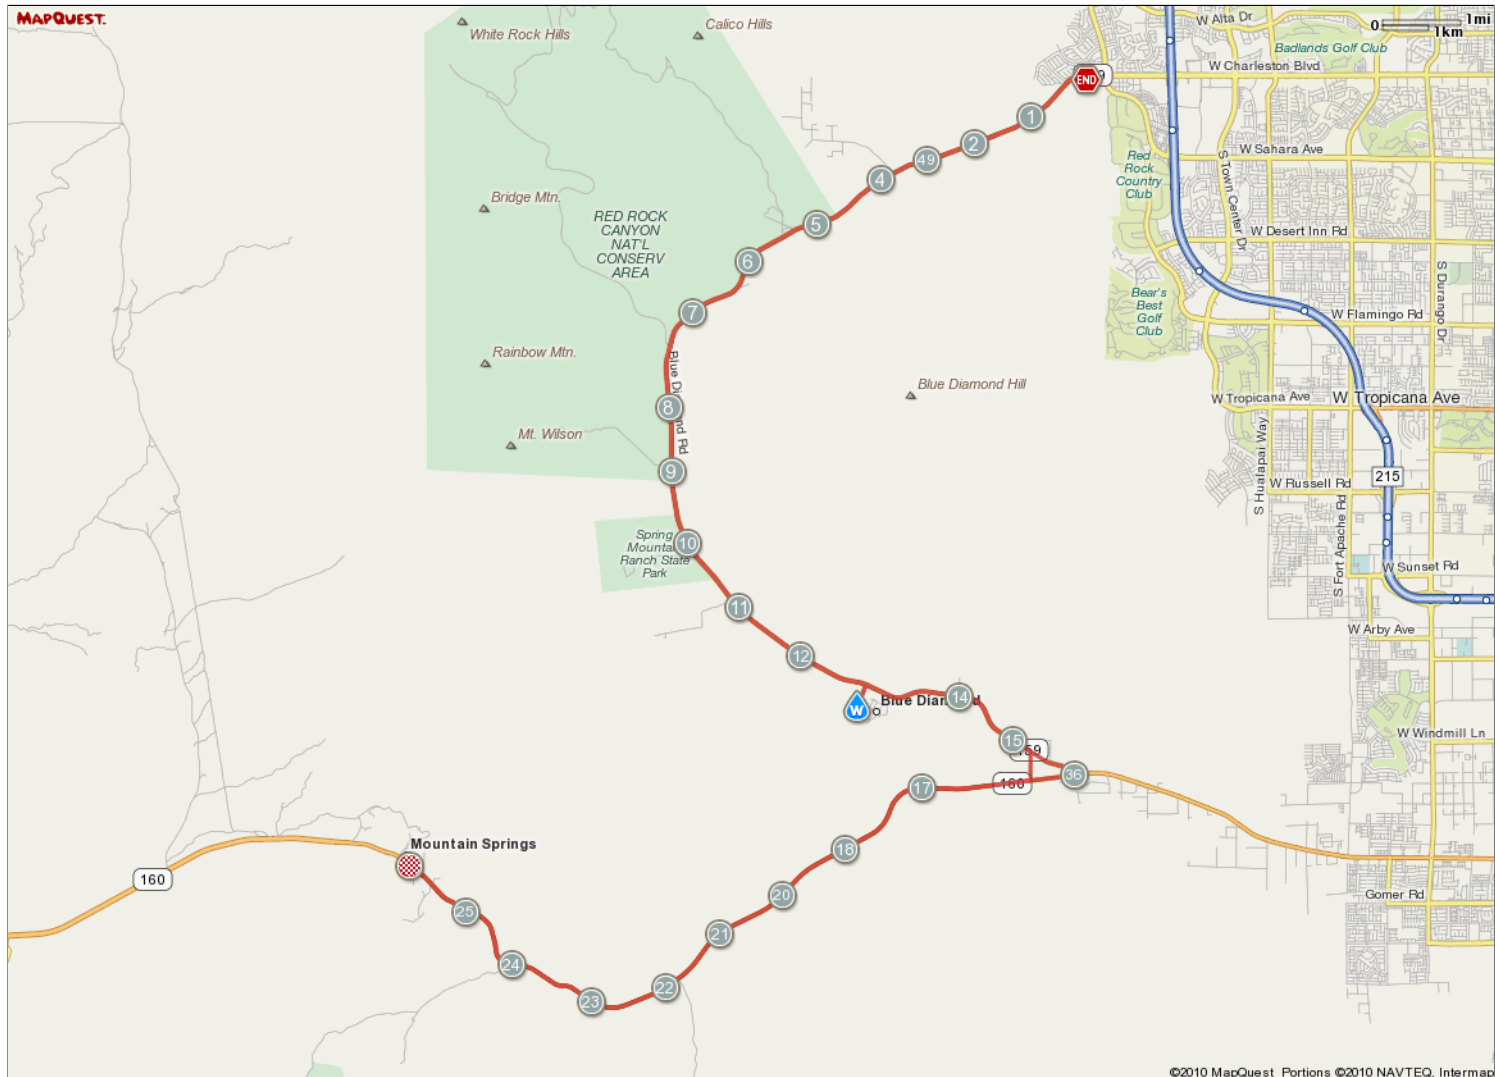

ROUTE DESCRIPTION:  
 No Description Provided

ROUTE DESCRIPTION:  
 No Description Provided

Notes		
AT	FOR	NOTES
0.05 mi.	15mi 1364ft	Left at Charleston
15.31 mi.	1888ft	Turn right at Avery St
15.67 mi.	10mi 1690ft	Turn right at NV-160 W
25.99 mi.	70ft	Turn around at Fire House
26 mi.	10mi 260ft	Left at NV-60 E
36.05 mi.	3mi 219ft	Turn left at Charleston Bl
39.09 mi.	1472ft	Left at Castalia to aid station
39.37 mi.	179ft	Left at Cottonwood

Notes		
AT	FOR	NOTES
39.41 mi.	180ft	Aid Station: McGhie's Outpost
39.44 mi.	1481ft	Right at Castalia
39.72 mi.	11mi 3739ft	Left at Charleston
51.43 mi.	831ft	Continue onto W Charleston Blvd
51.59 mi.	-	Stop